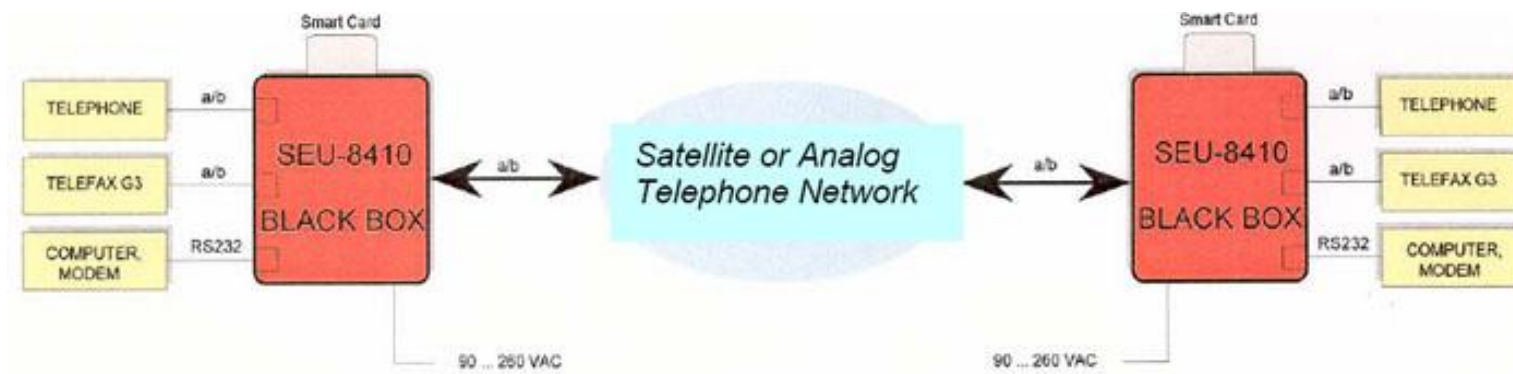

Secure Phone SEU-8410

<http://crypto-phone.at-communication.com/en/secure/seu_8410.html>