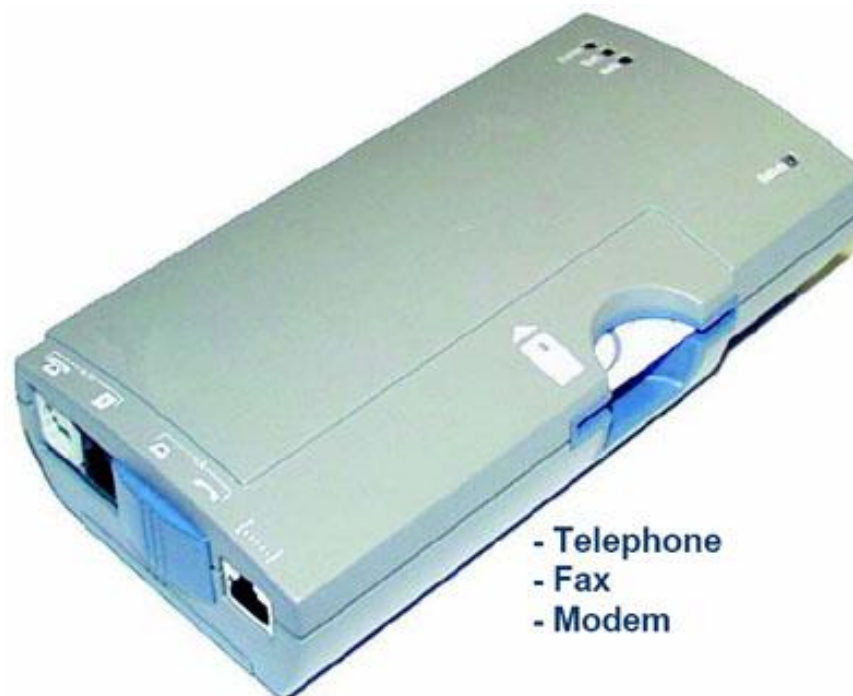

Secure Phone SEU-8410

The eavesdropping-secure telephone

- Top-level security
- World-wide secure communication for telephone, fax and modem. All in one.
- PSTN lines or via satellite paths
- Ciphering along the analog public telephone network
- Exceptional voice quality and voice recognition
- Modern ciphering technology
- User-friendly - easy to use
- Travelling set with attache case

Features

- Digital Signature
- Black List, White List,
- Closed User Groups
- Individual SmartCard (ITSEC-E4+)
- Local or Remote Management
- Plug-and-play
- Mobile, small dimensions
- Battery back-up

Applications

- Protecting person-to-person telephone communication
- Safeguarding sensitive communications of government authorities
- Protecting confidential business / research communications
- Restricting access to remote network computers
- Protecting remote maintenance and service links

- Telephone
- Fax
- Modem