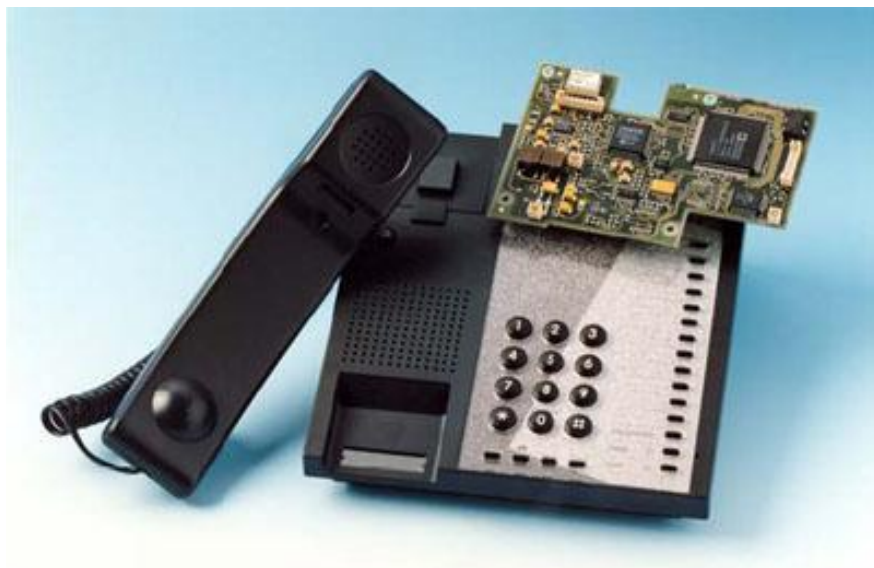

## Secure Phone SEU-8400

### The eavesdropping-secure telephone

- **World-wide high security voice communication**
- **PSTN lines or via satellite paths and microwave links**
- **Exceptional voice quality and speaker recognition**
- **Modern feature phone with inconspicuous design**
- **Easy installation and use**

The SEU-8400 Secure Phone for analog telephone lines is a conventional modern feature telephone having an additional high security voice ciphering function.

The SEU-8400 Secure Phone was developed for a clientele interested in adding an additional level of security to already existing security equipment and who, in addition to eavesdropping-secure voice communication, attach importance to a telephone which is as inconspicuous as possible.

The SEU-8400 Secure Phone looks like a conventional modern feature phone, yet offers all the important functions of a secure voice communication system.

The Secure Phone is delivered as a desk-top model, or as a portable unit in an attache case equipped with conventional international adapters. This allows secure communications from any available connection – worldwide.